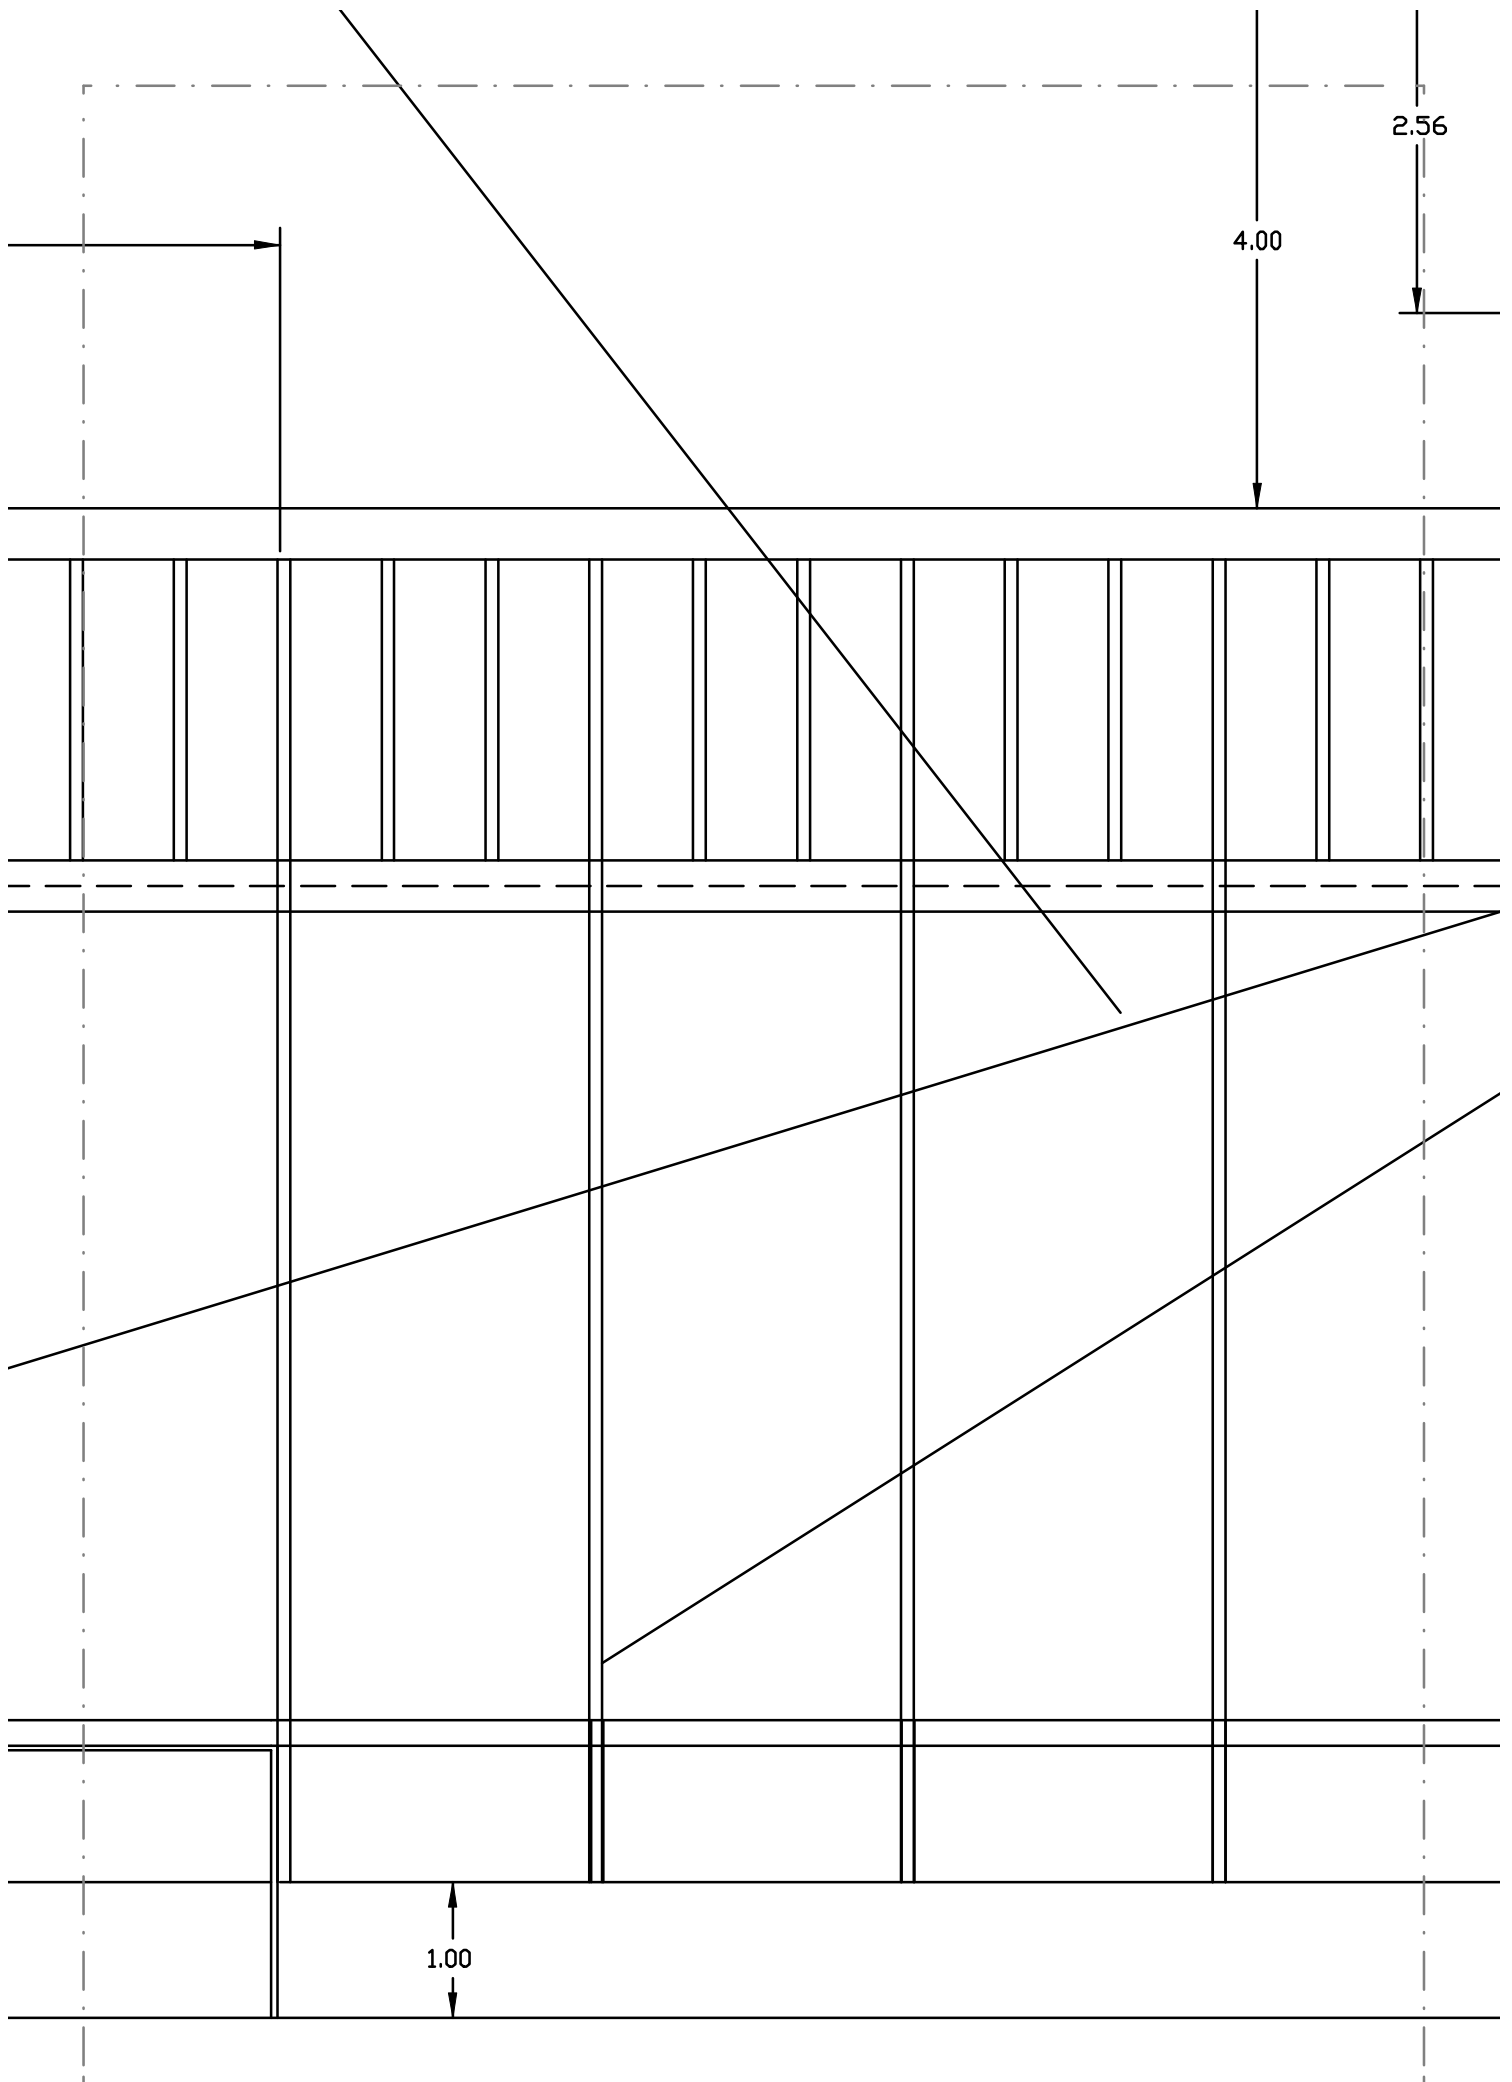

Support Wires

Step Made from 1/16" musicwire

kkker EIn

20.1

14.12

24.56

1/4" Sheet

Tail Ins

Wing Emblems 9.2258"

4" Sheet

Insignia is 3.7781"