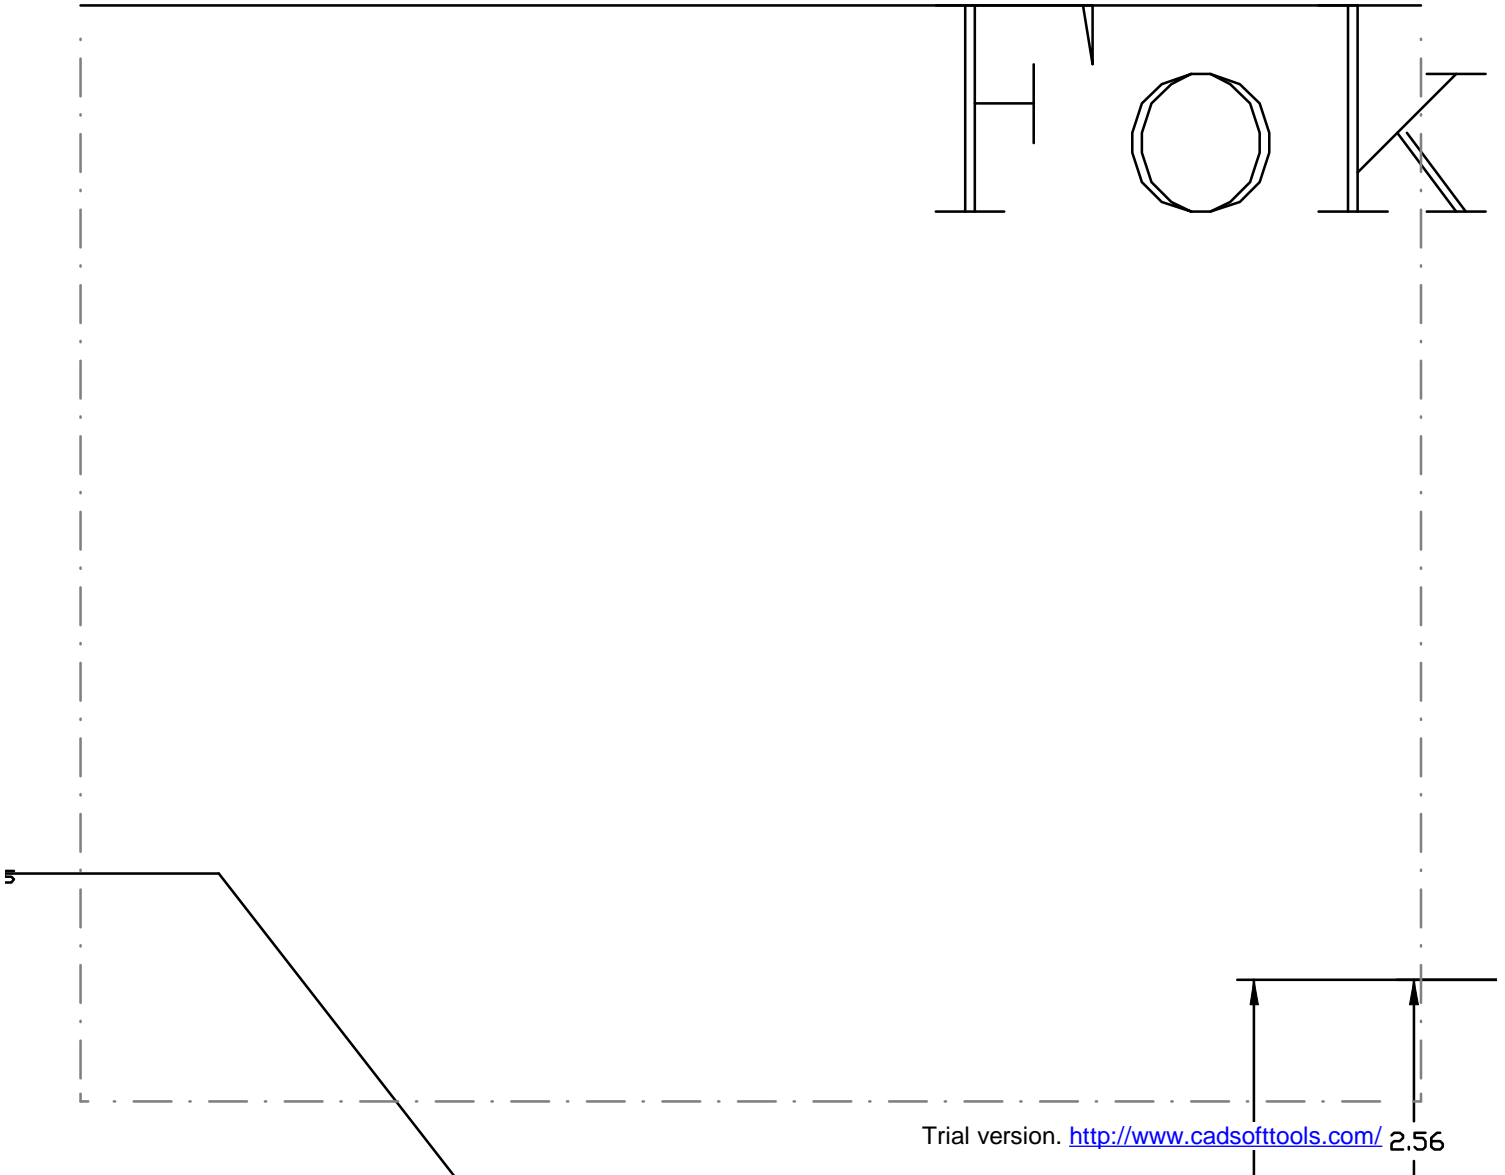

Support Wires

Step Made from 1/16" musicwire

kkker EIn

20.1

14.12

24.56

1/4" Sheet

Tail Ins

Wing Emblems 9.2258"

4" Sheet

Insignia is 3.7781"