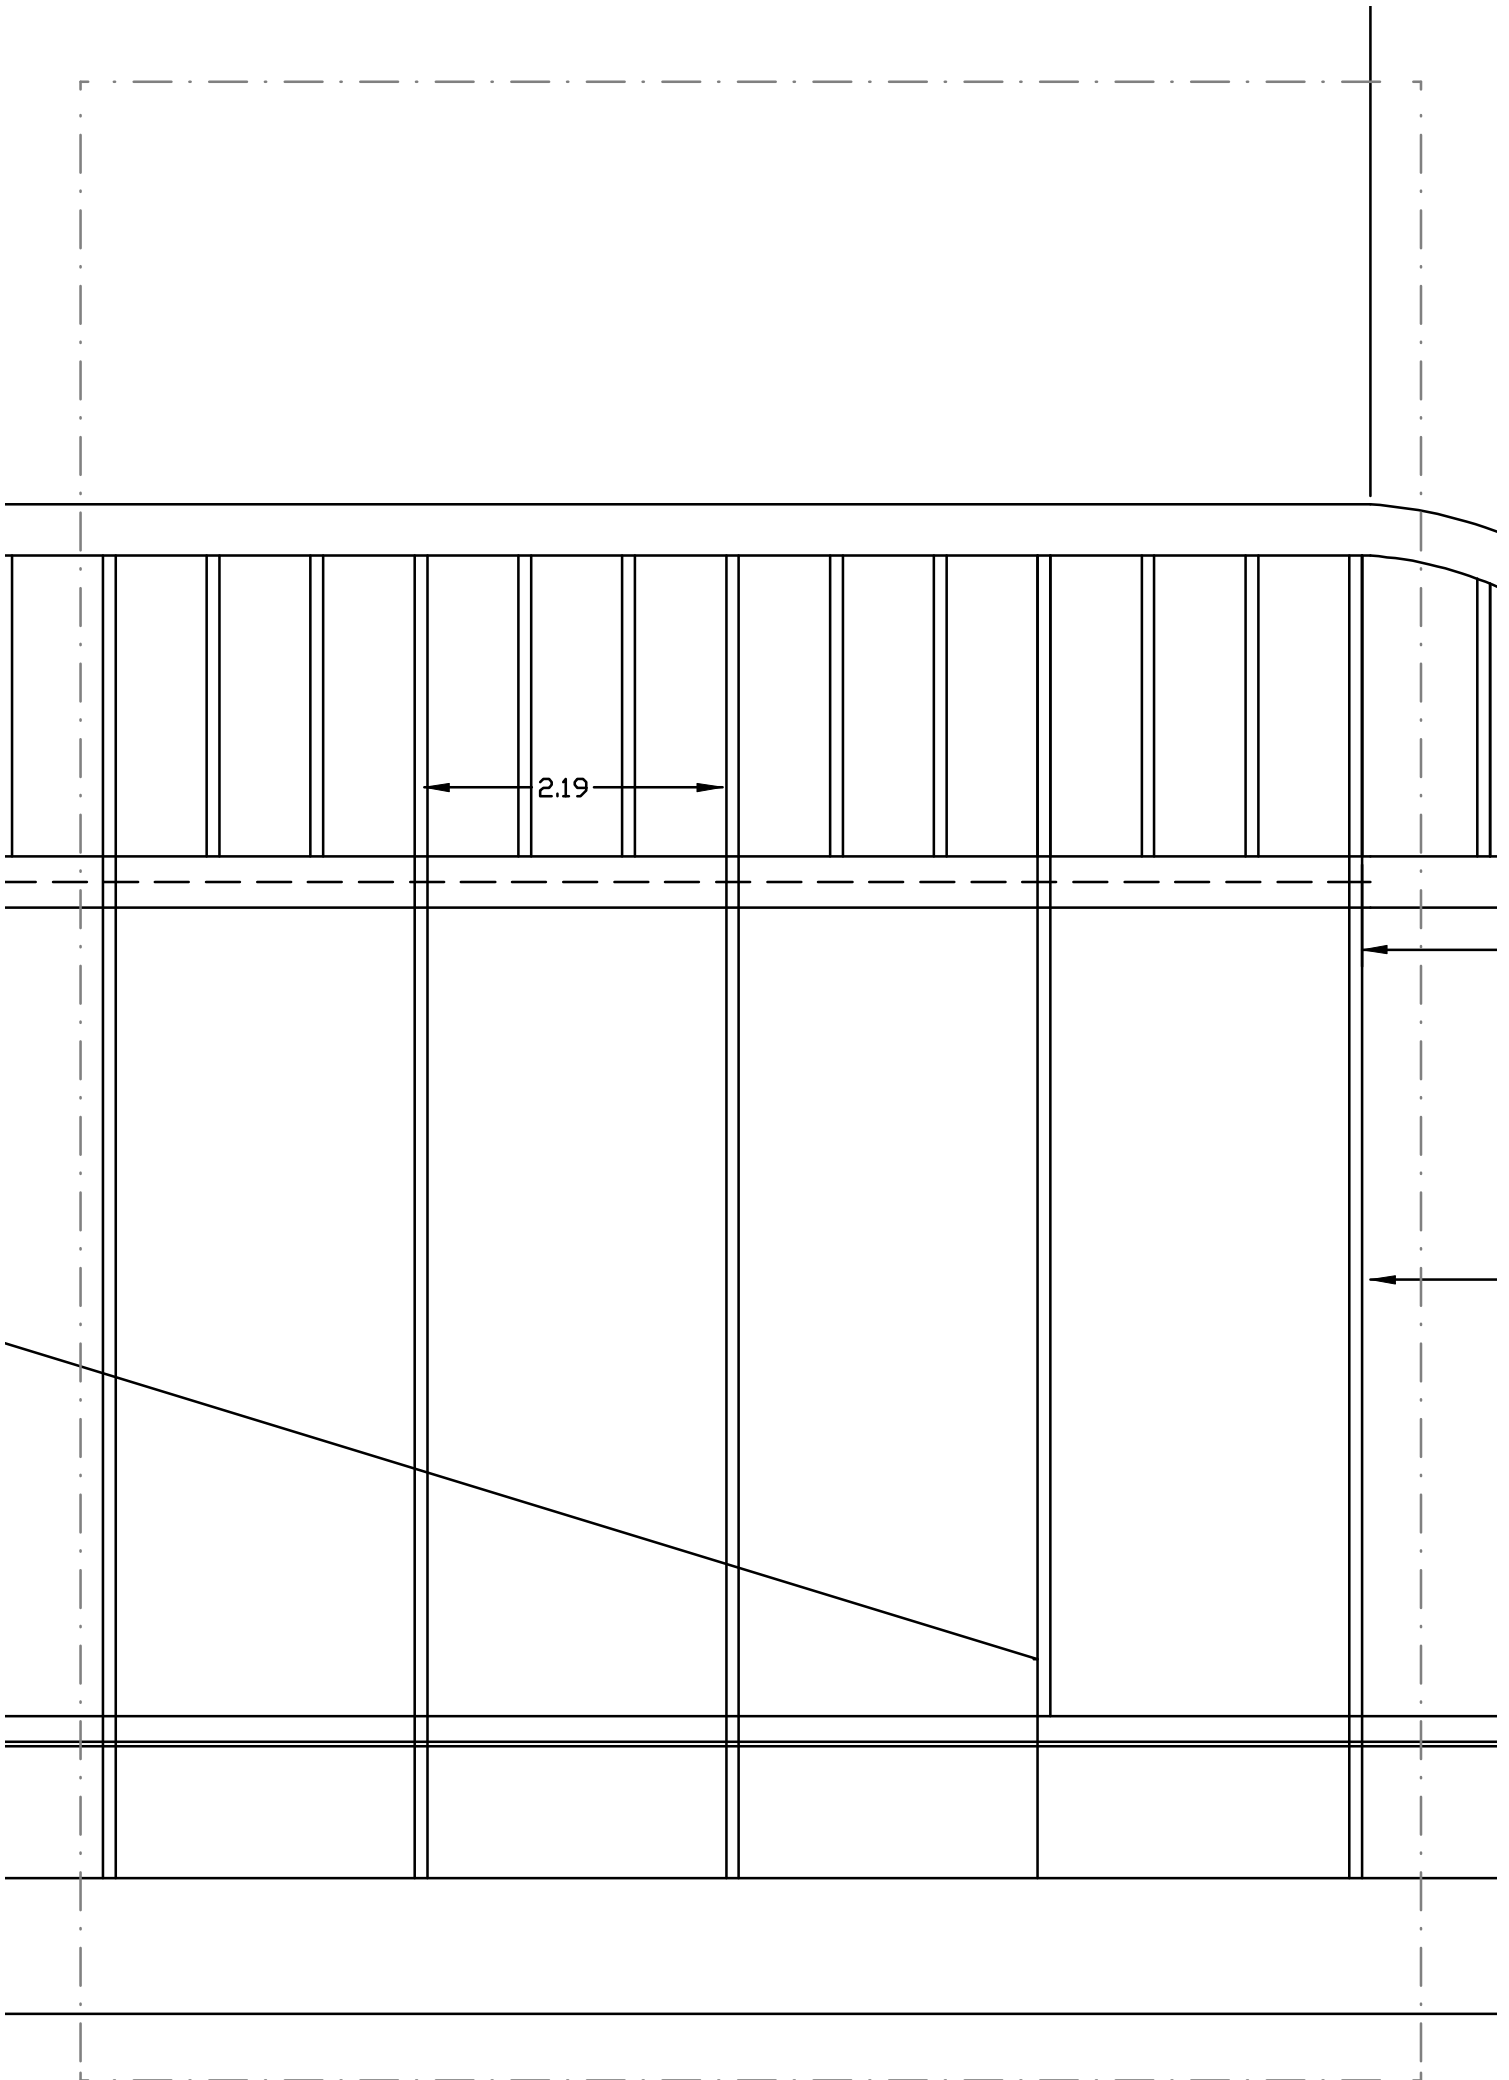

Support Wires

Step Made from 1/16" musicwire

kkker EIn

20.1

14.12

24.56

1/4" Sheet

Tail Ins

Wing Emblems 9.2258"

4" Sheet

Insignia is 3.7781"