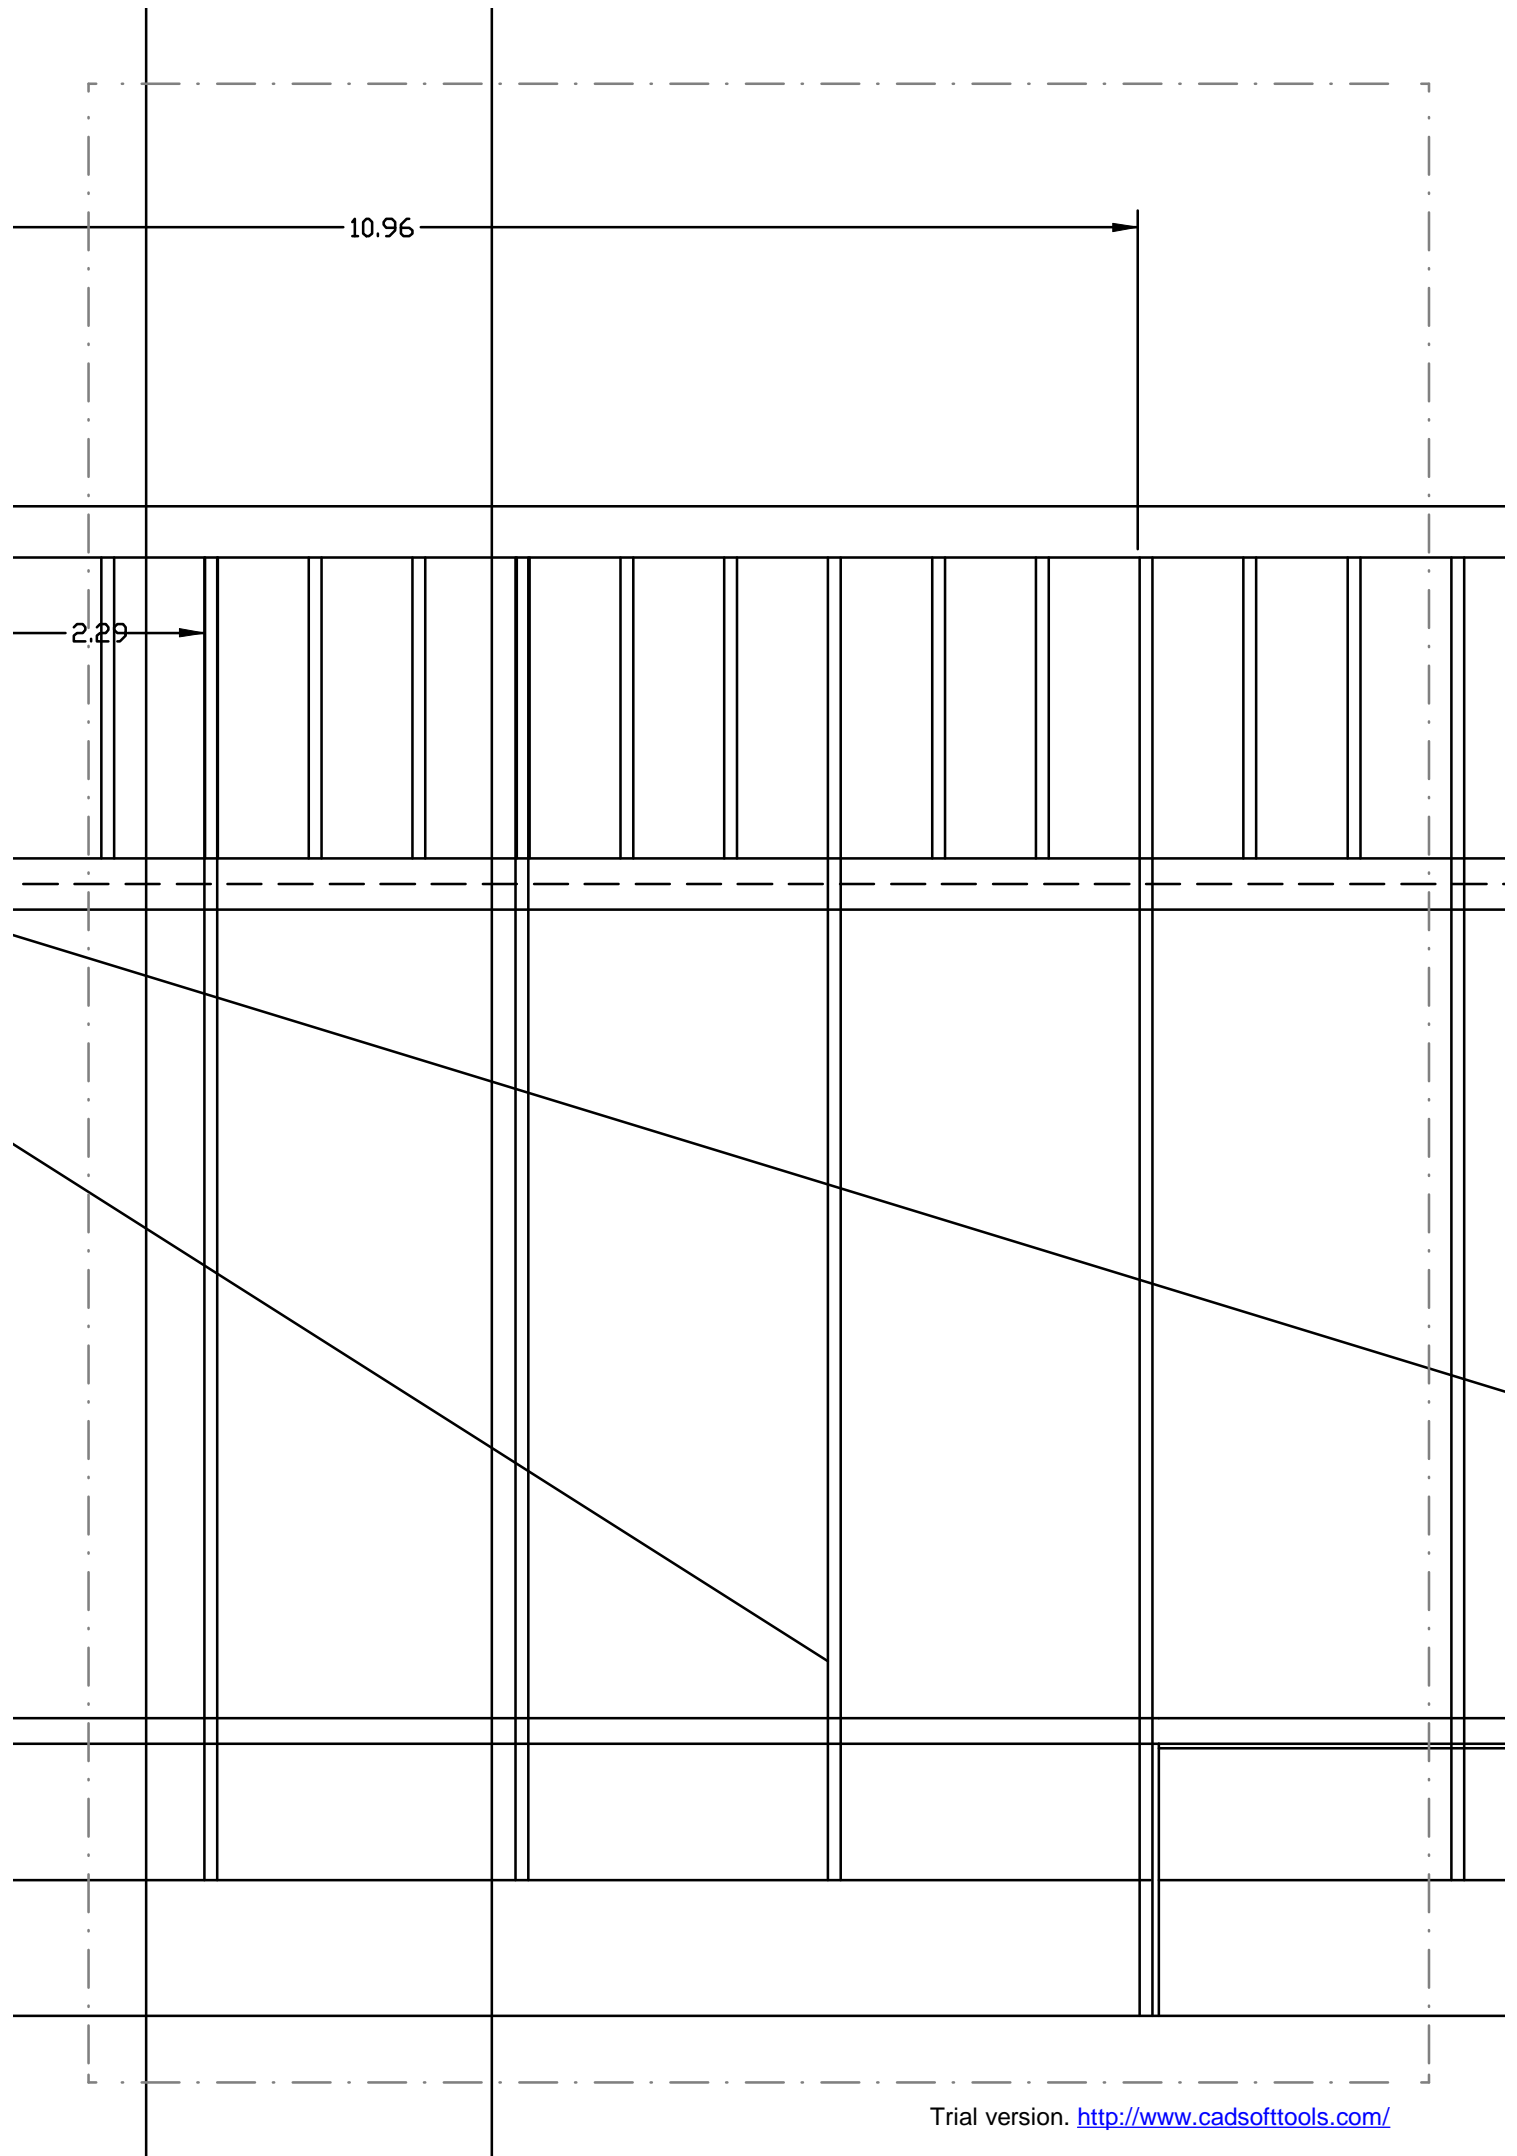

Support Wires

Step Made from 1/16" musicwire

kkker EIn

20.1

14.12

24.56

1/4" Sheet

Tail Ins

Wing Emblems 9.2258"

4" Sheet

Insignia is 3.7781"