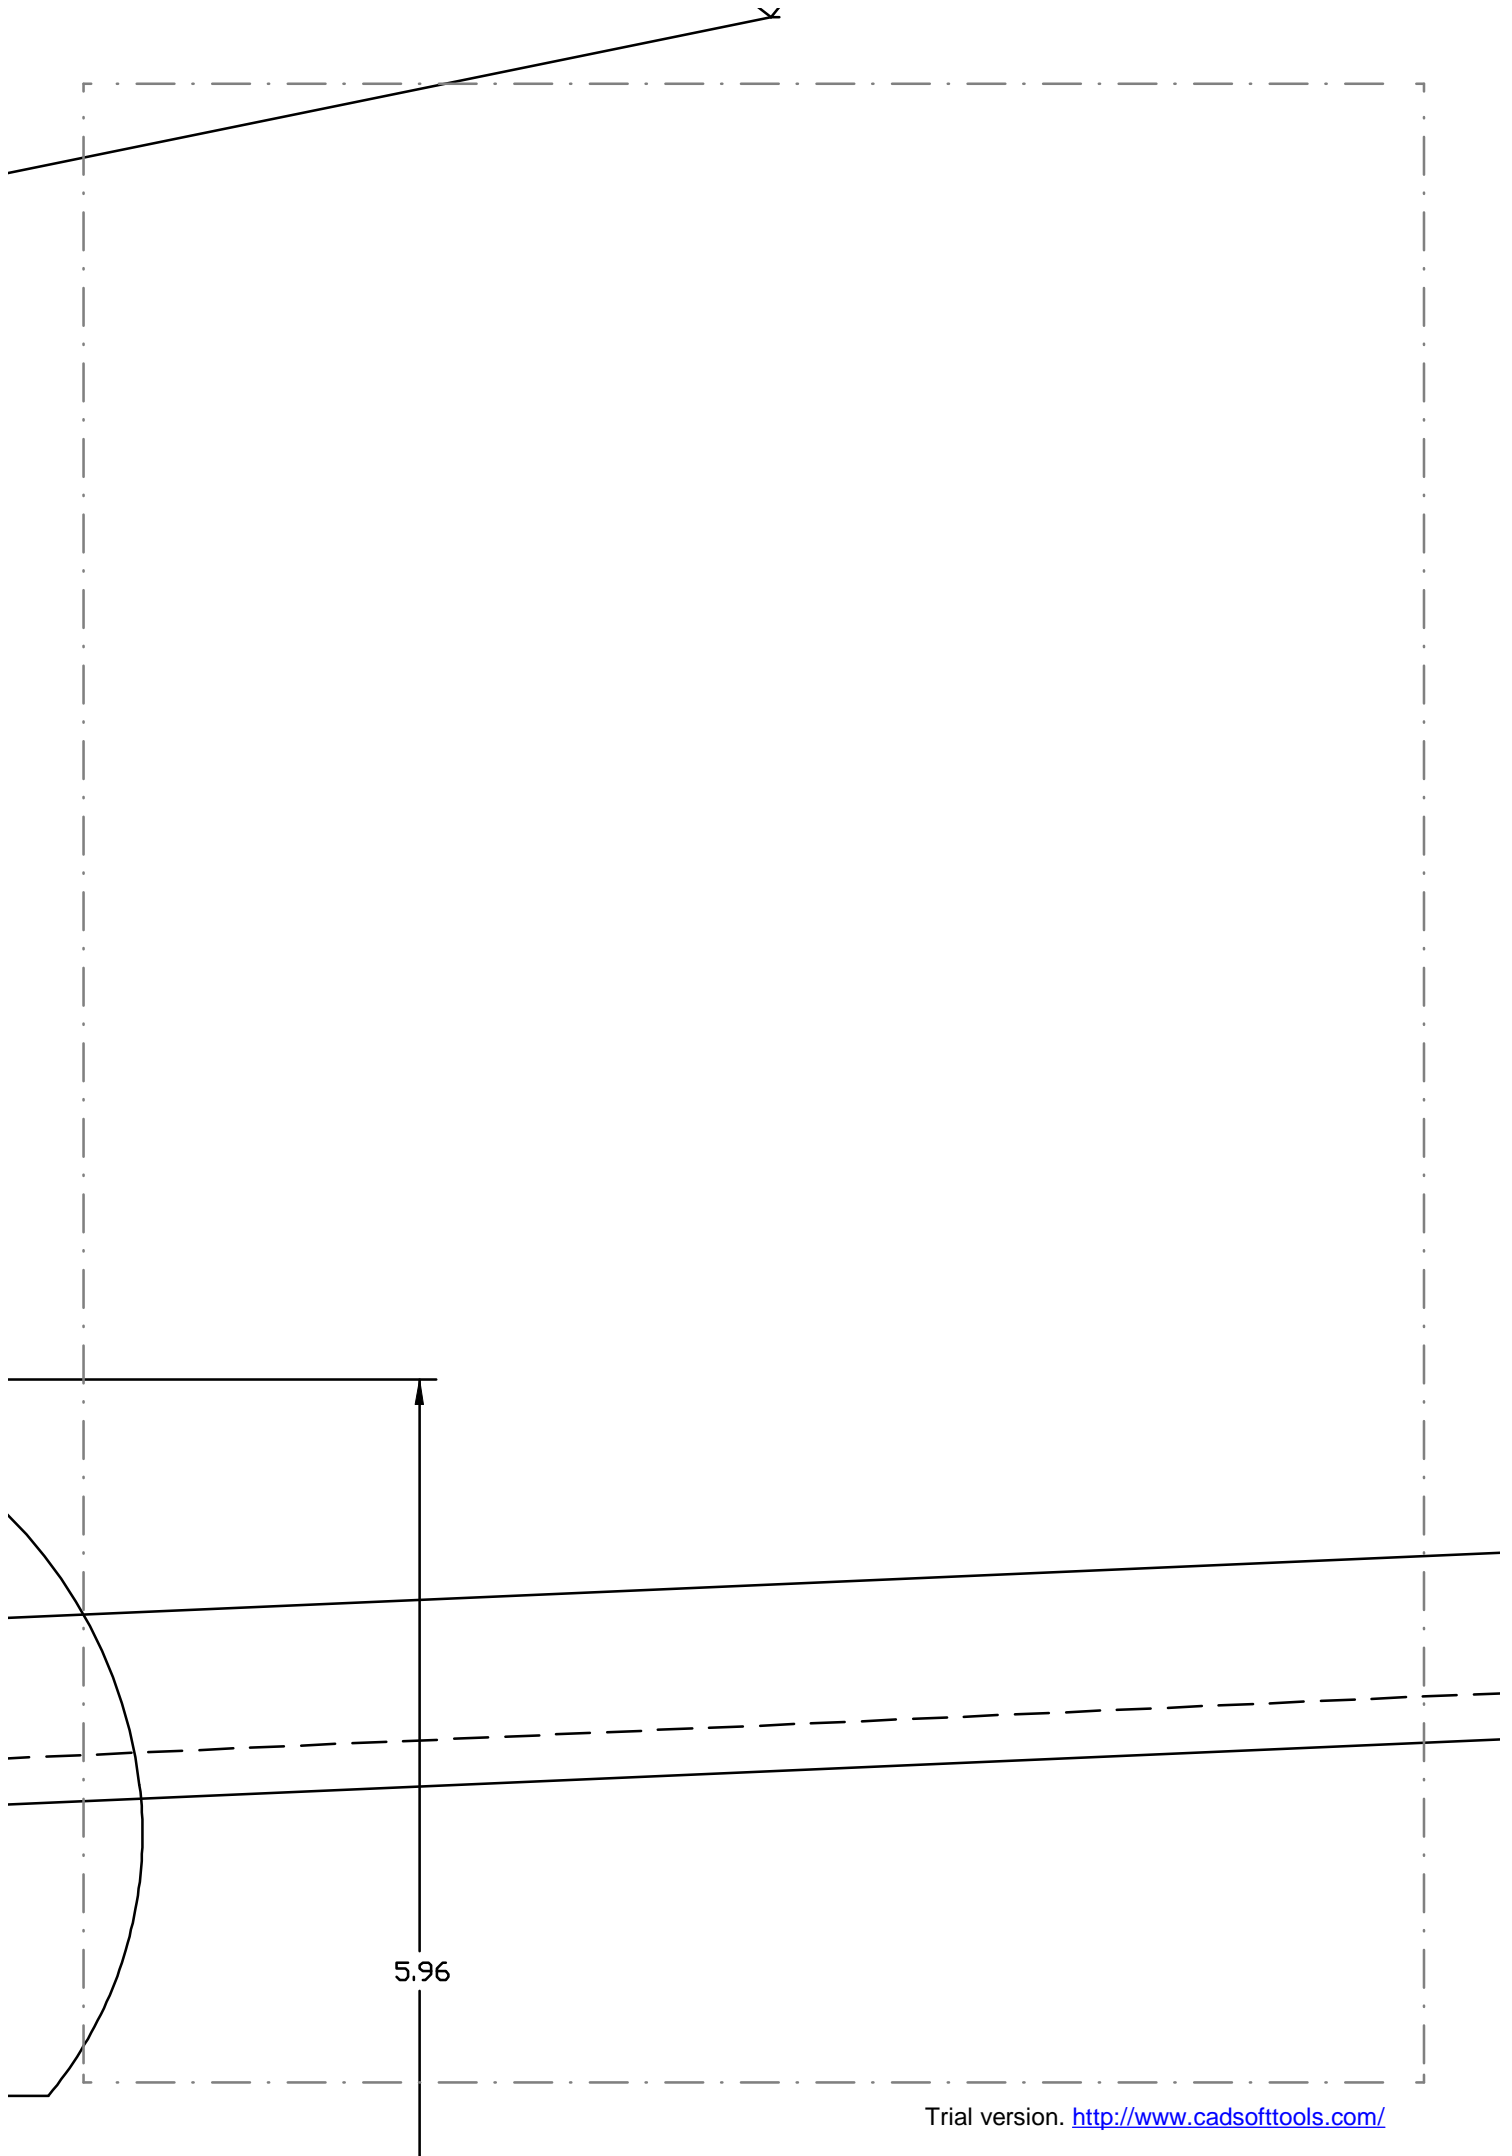

Support Wires

Step Made from 1/16" musicwire

kkker EIn

20.1

14.12

24.56

1/4" Sheet

Tail Ins

Wing Emblems 9.2258"

4" Sheet

Insignia is 3.7781"