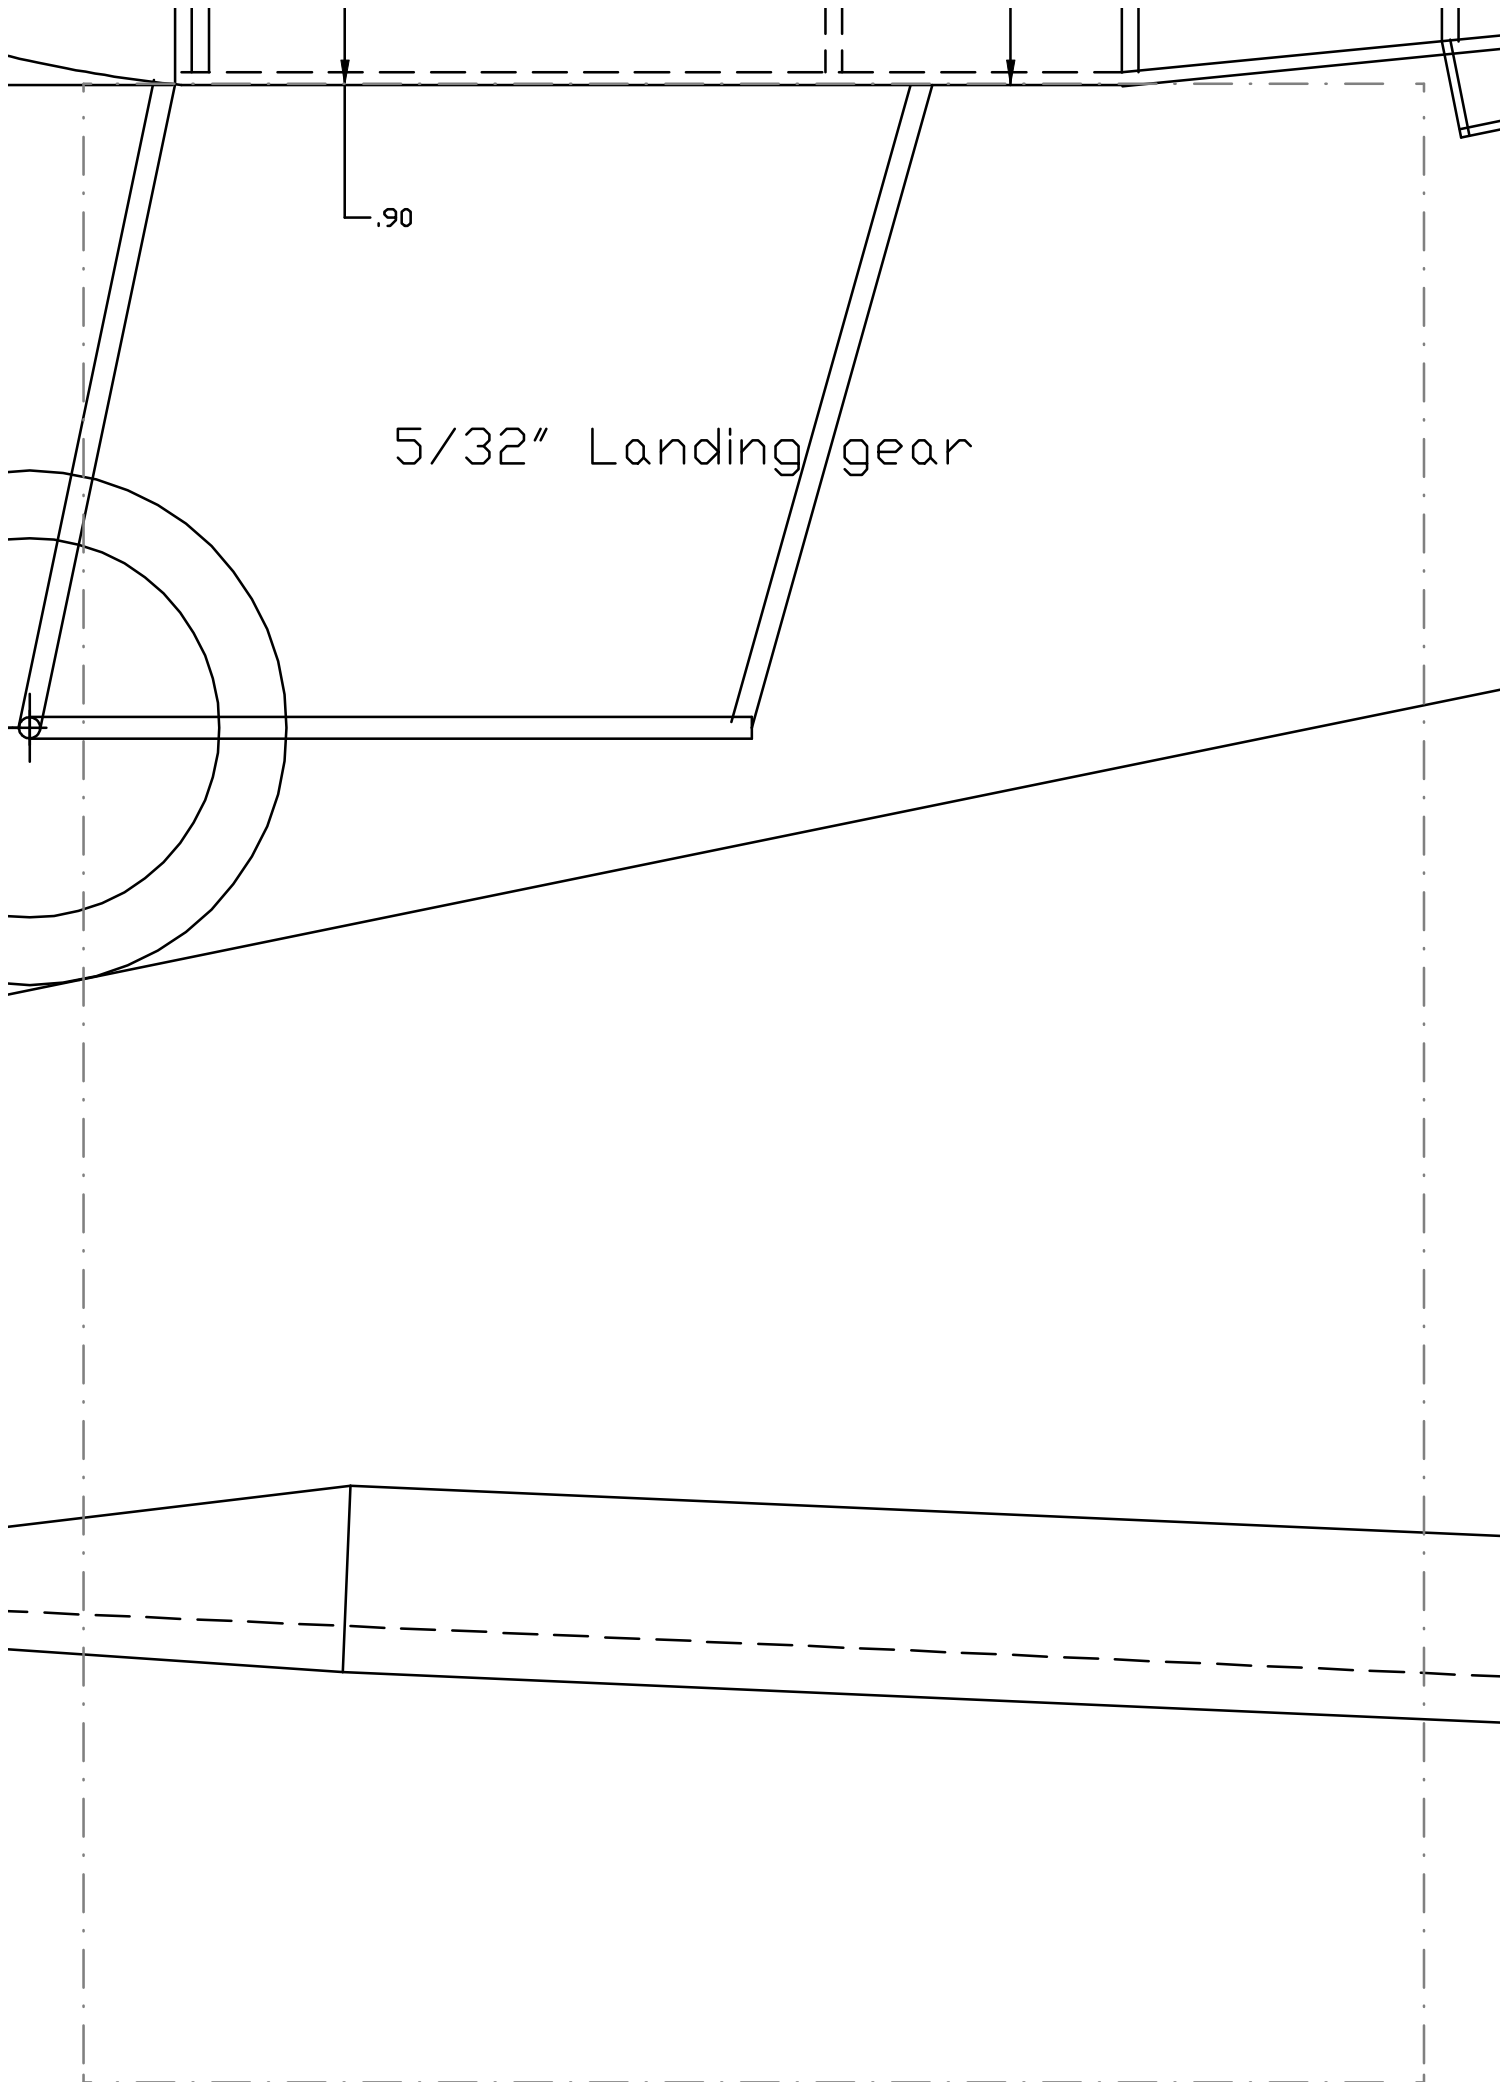

Support Wires

Step Made from 1/16" musicwire

kkker EIn

20.1

14.12

24.56

1/4" Sheet

Tail Ins

Wing Emblems 9.2258"

4" Sheet

Insignia is 3.7781"