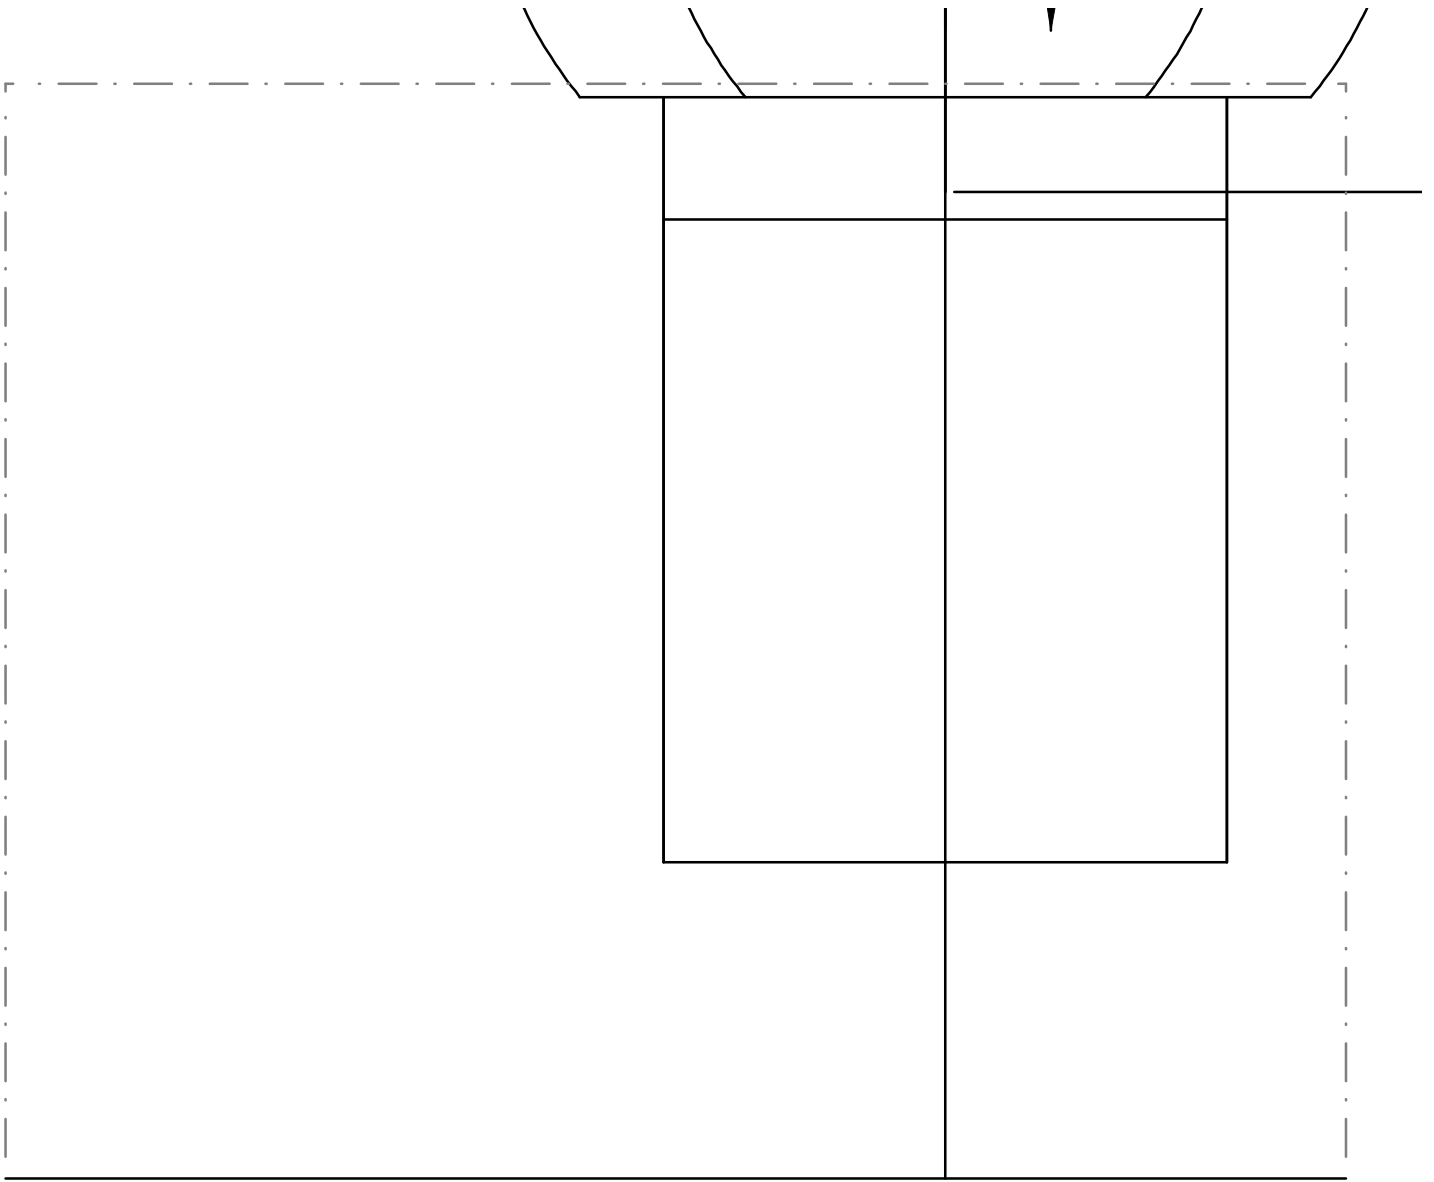

Support Wires

Step Made from 1/16" musicwire

kkker EIn

20.1

14.12

24.56

1/4" Sheet

Tail Ins

Wing Emblems 9.2258"

4" Sheet

Insignia is 3.7781"