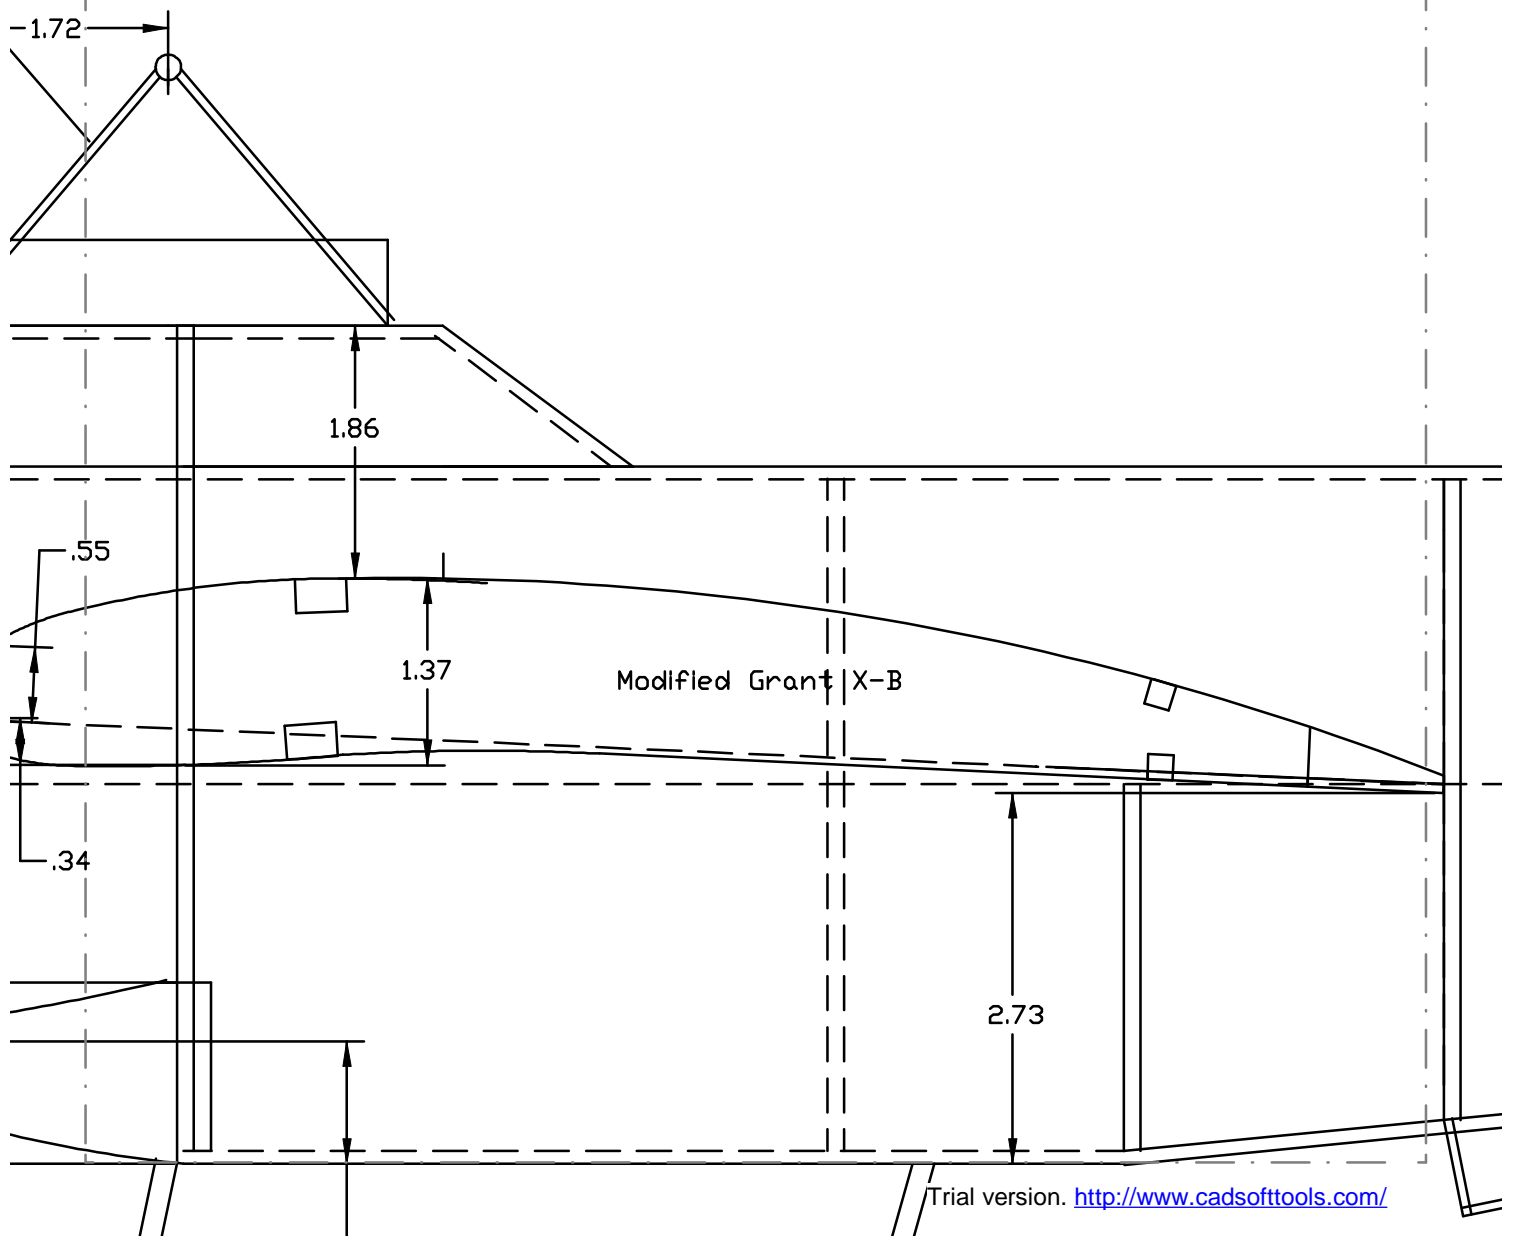

Support Wires

Step Made from 1/16" musicwire

kkker EIn

20.1

14.12

24.56

1/4" Sheet

Tail Ins

Wing Emblems 9.2258"

4" Sheet

Insignia is 3.7781"