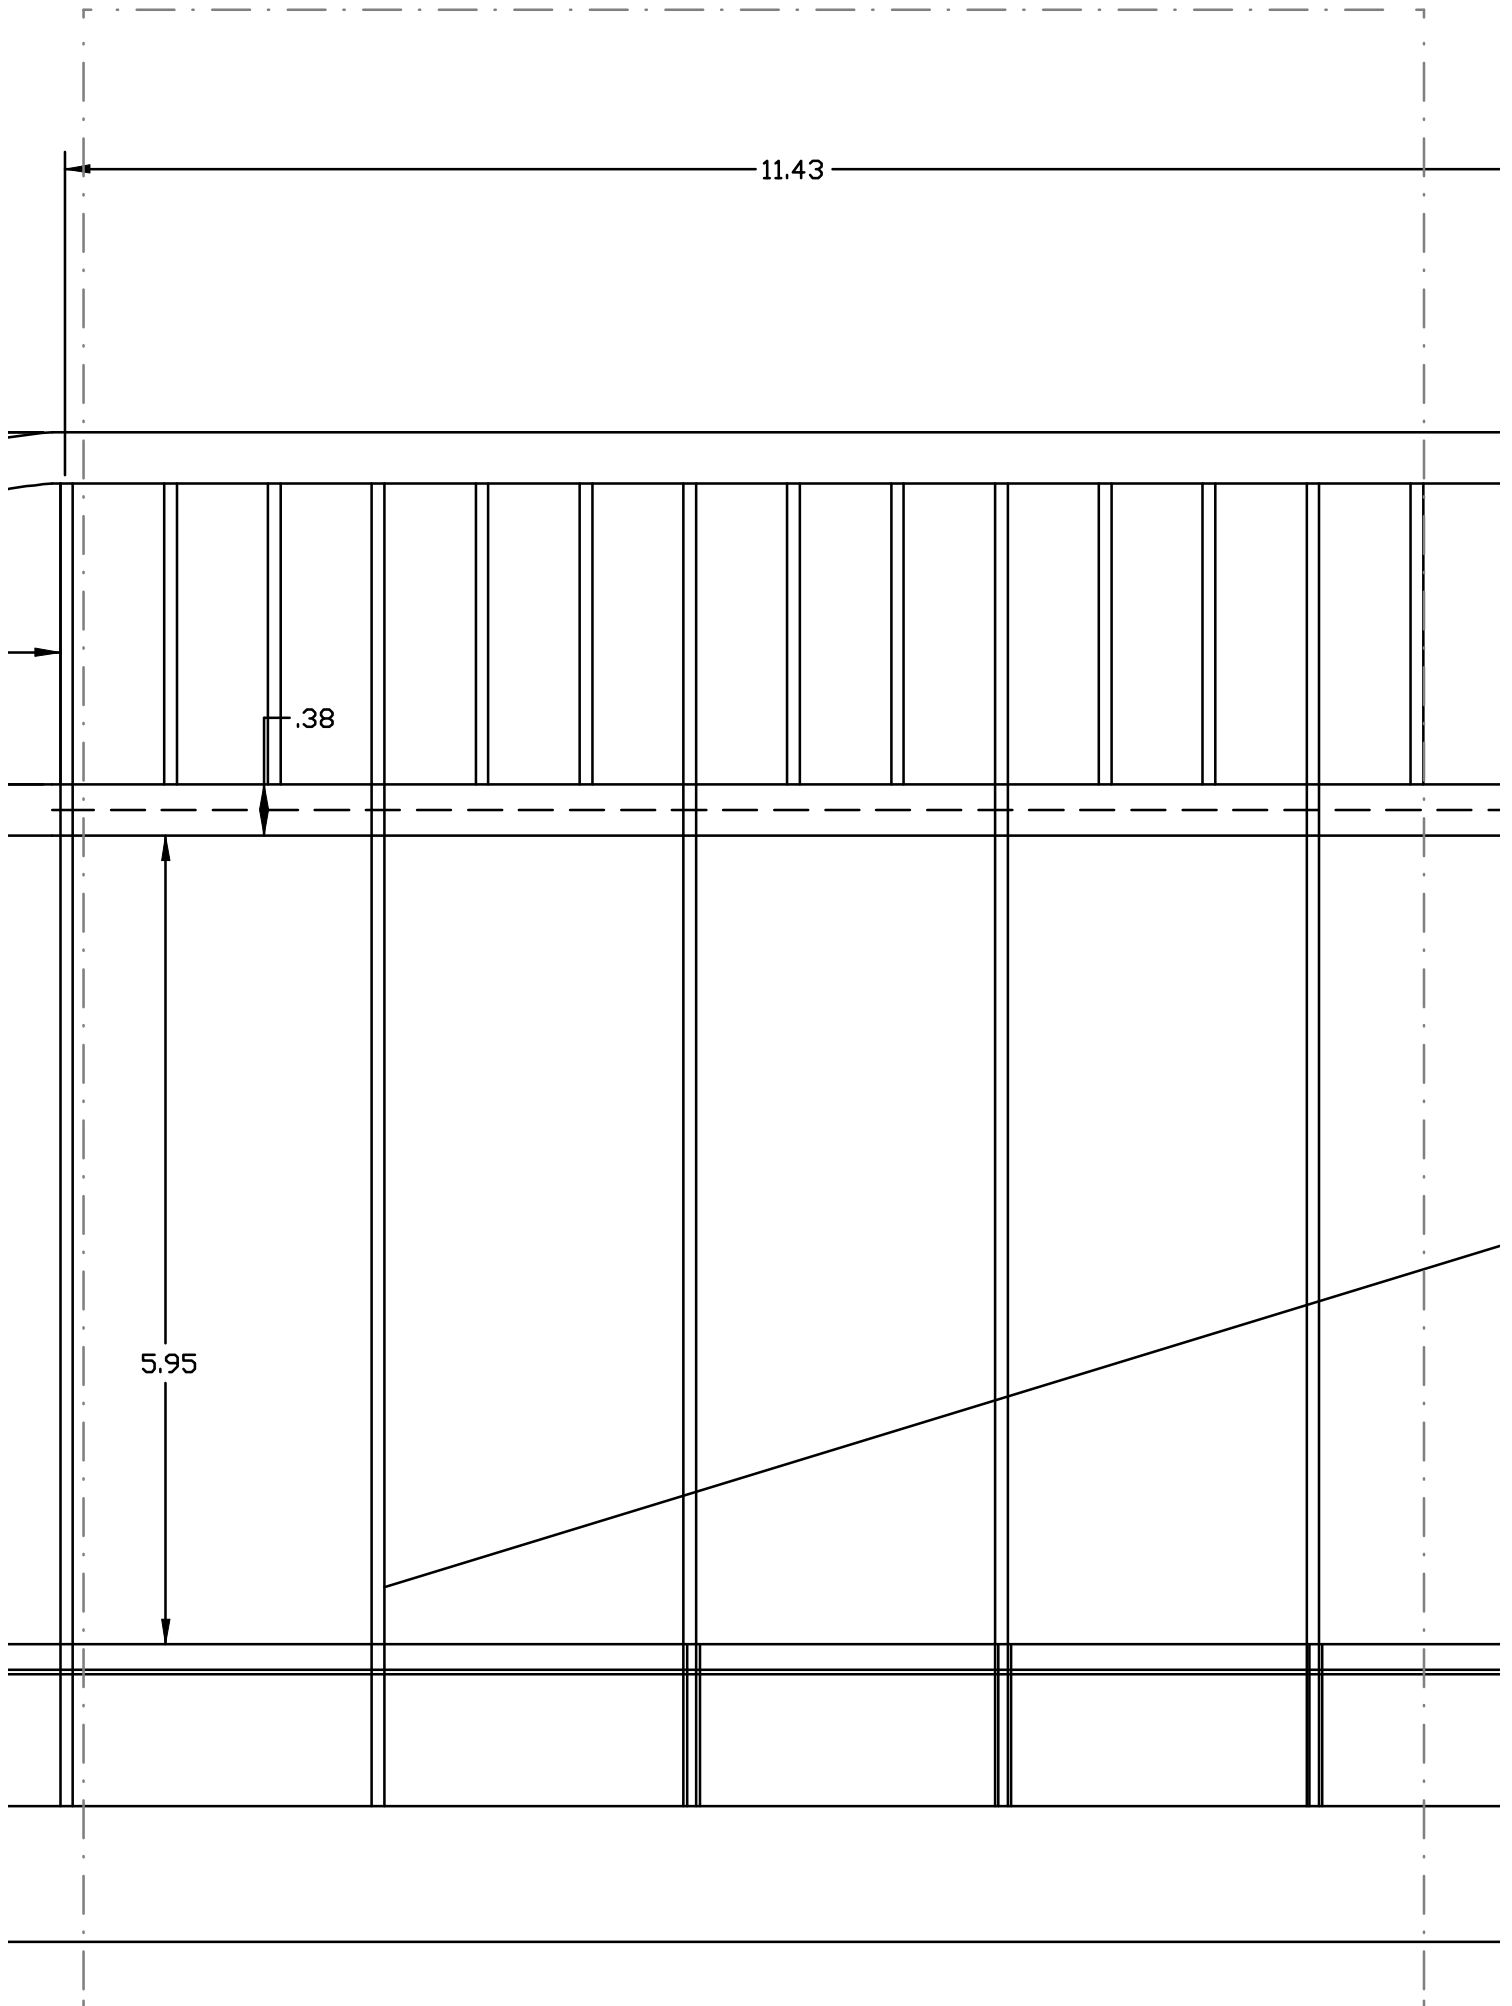

Support Wires

Step Made from 1/16" musicwire

kkker EIn

20.1

14.12

24.56

1/4" Sheet

Tail Ins

Wing Emblems 9.2258"

4" Sheet

Insignia is 3.7781"