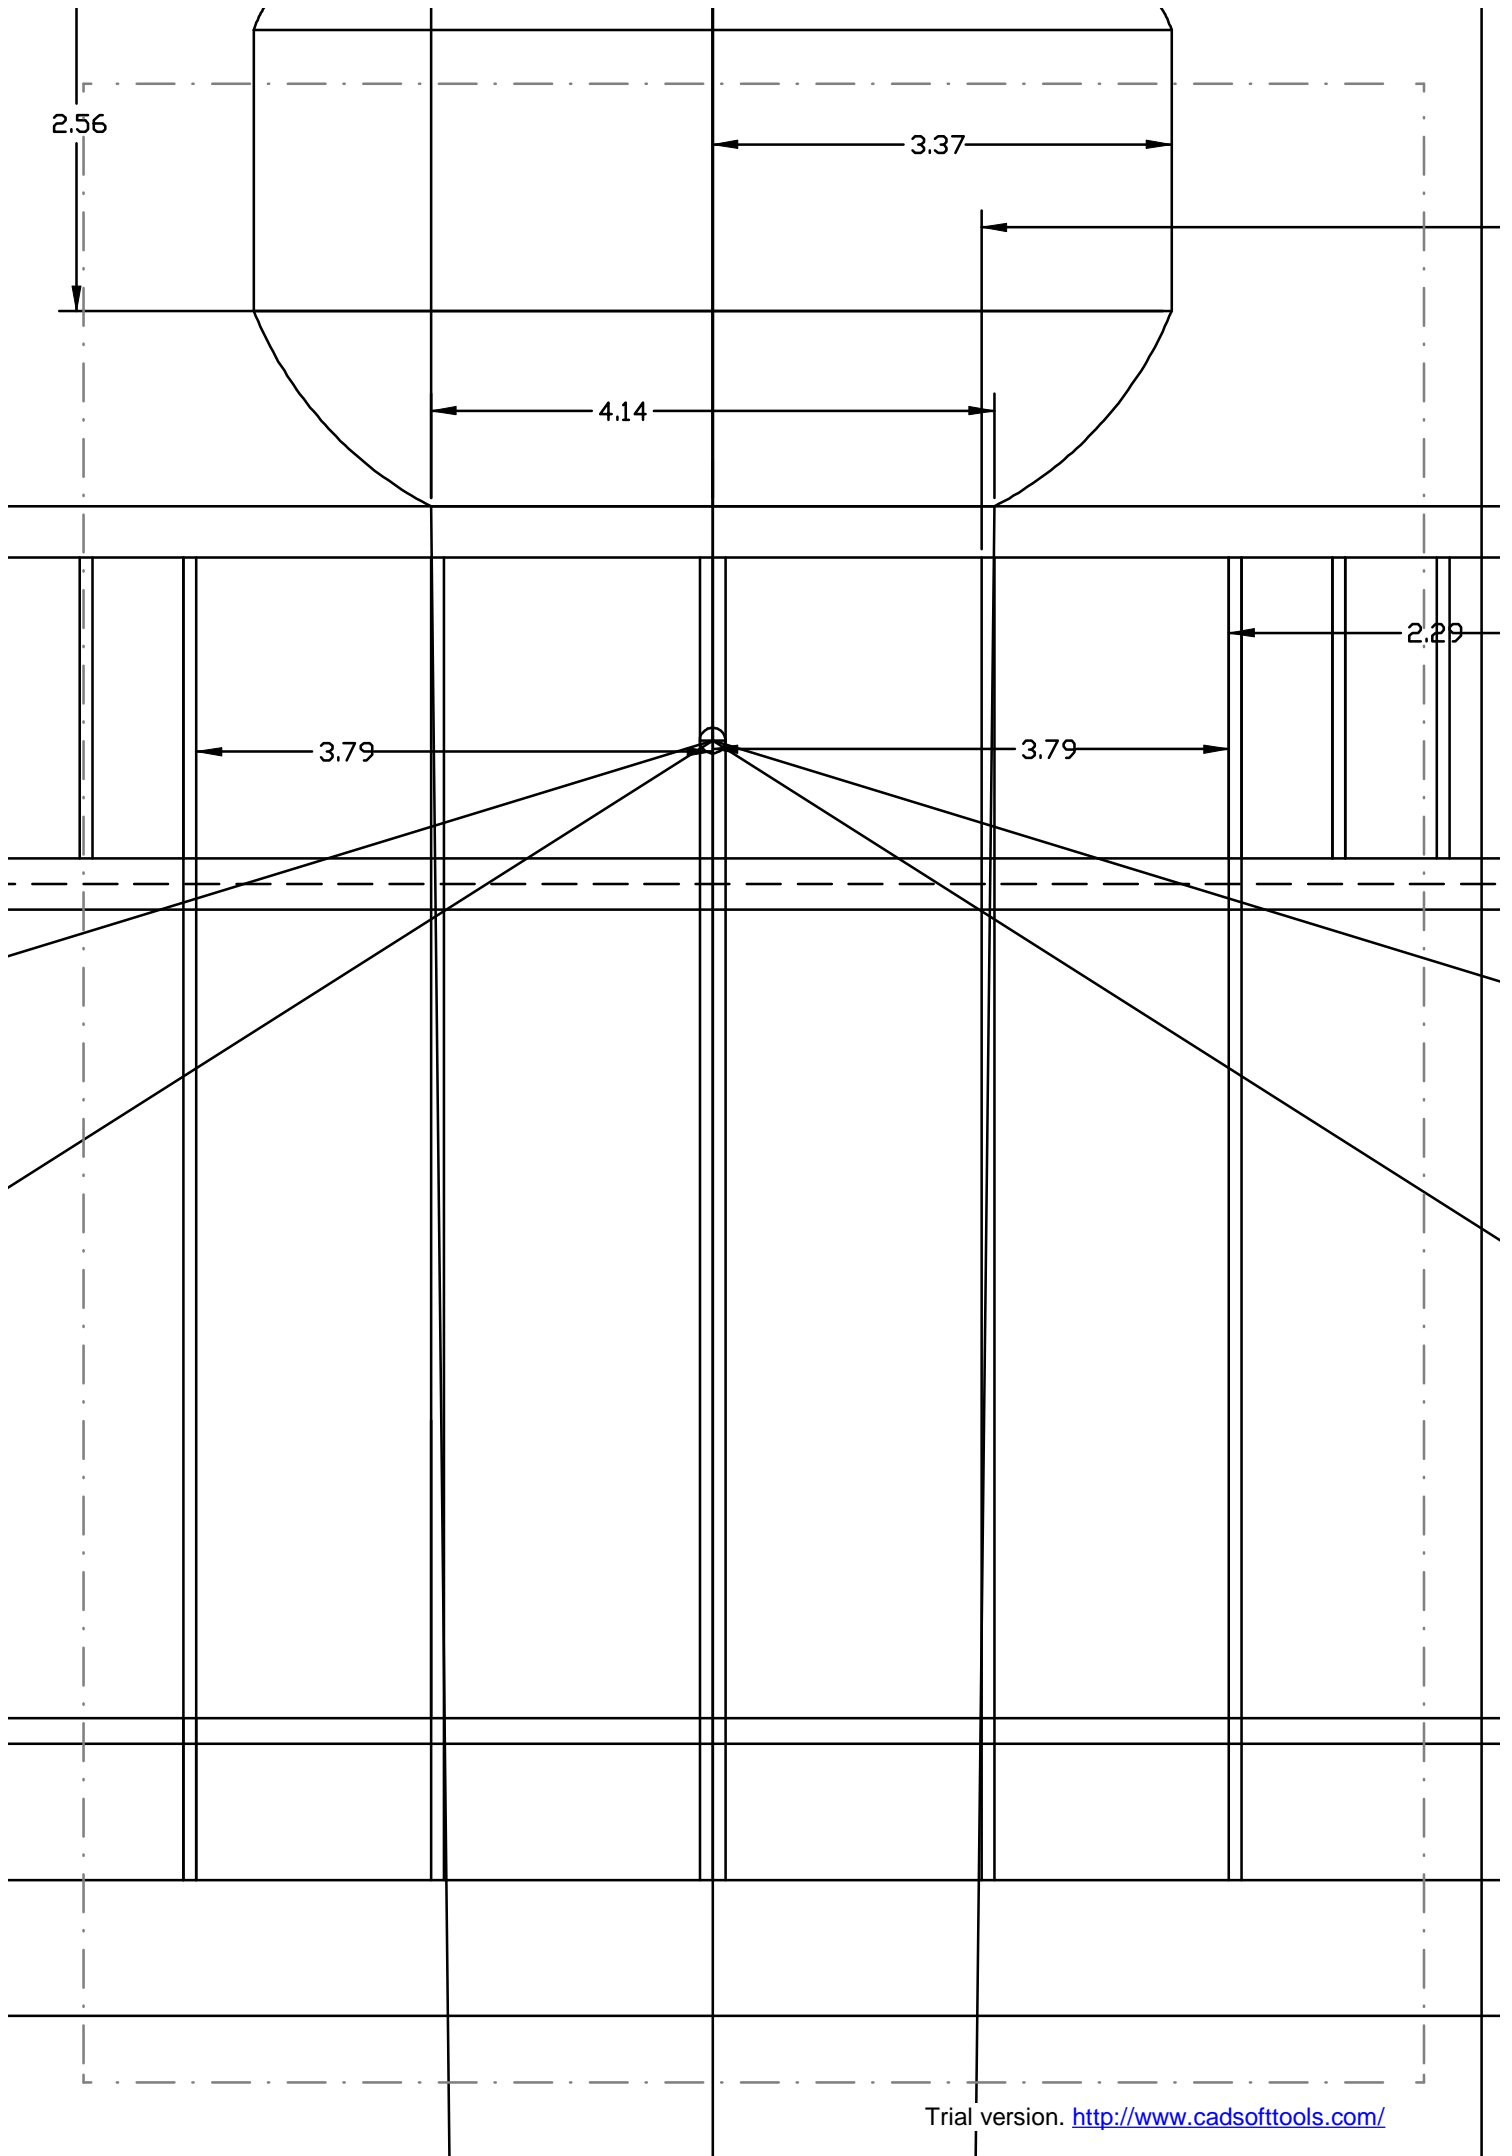

Support Wires

Step Made from 1/16" musicwire

kkker EIn

20.1

14.12

24.56

1/4" Sheet

Tail Ins

Wing Emblems 9.2258"

4" Sheet

Insignia is 3.7781"