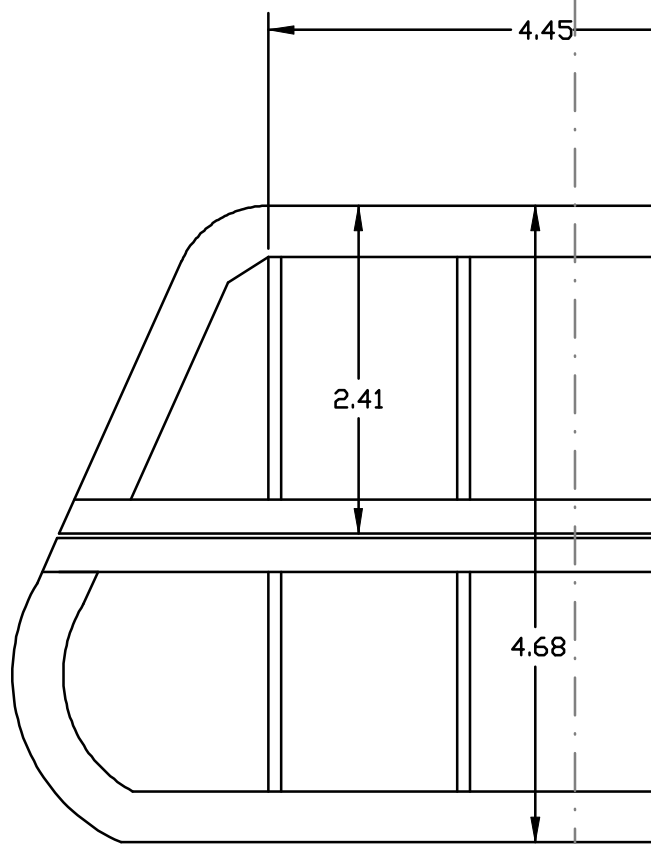

Support Wires

Step Made from 1/16" musicwire

kkker EIn

20.1

14.12

24.56

1/4" Sheet

Tail Ins

Wing Emblems 9.2258"

4" Sheet

Insignia is 3.7781"