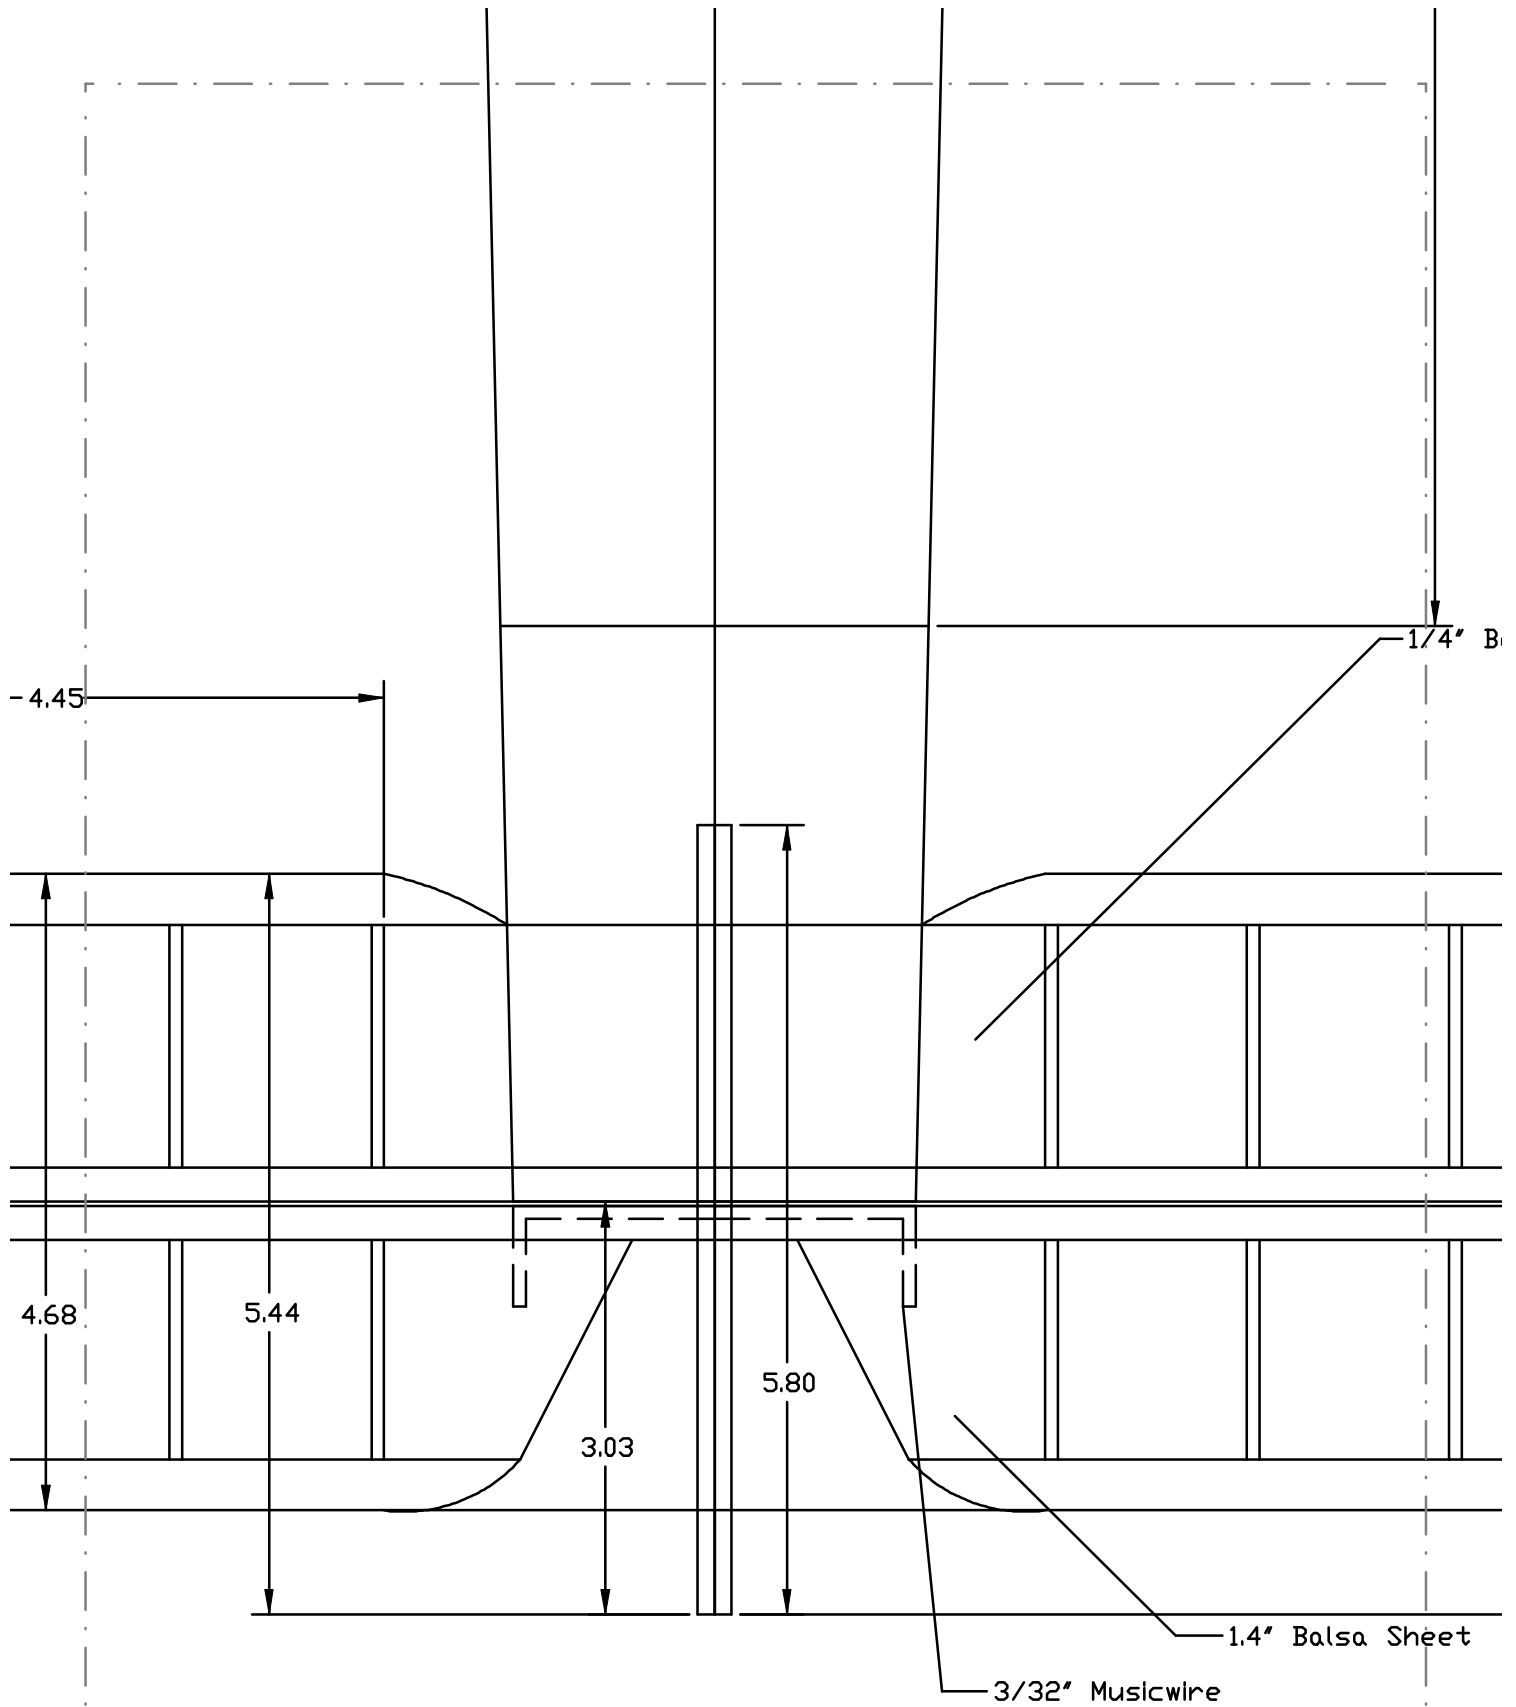

Support Wires

Step Made from 1/16" musicwire

kkker EIn

20.1

14.12

24.56

1/4" Sheet

Tail Ins

Wing Emblems 9.2258"

4" Sheet

Insignia is 3.7781"