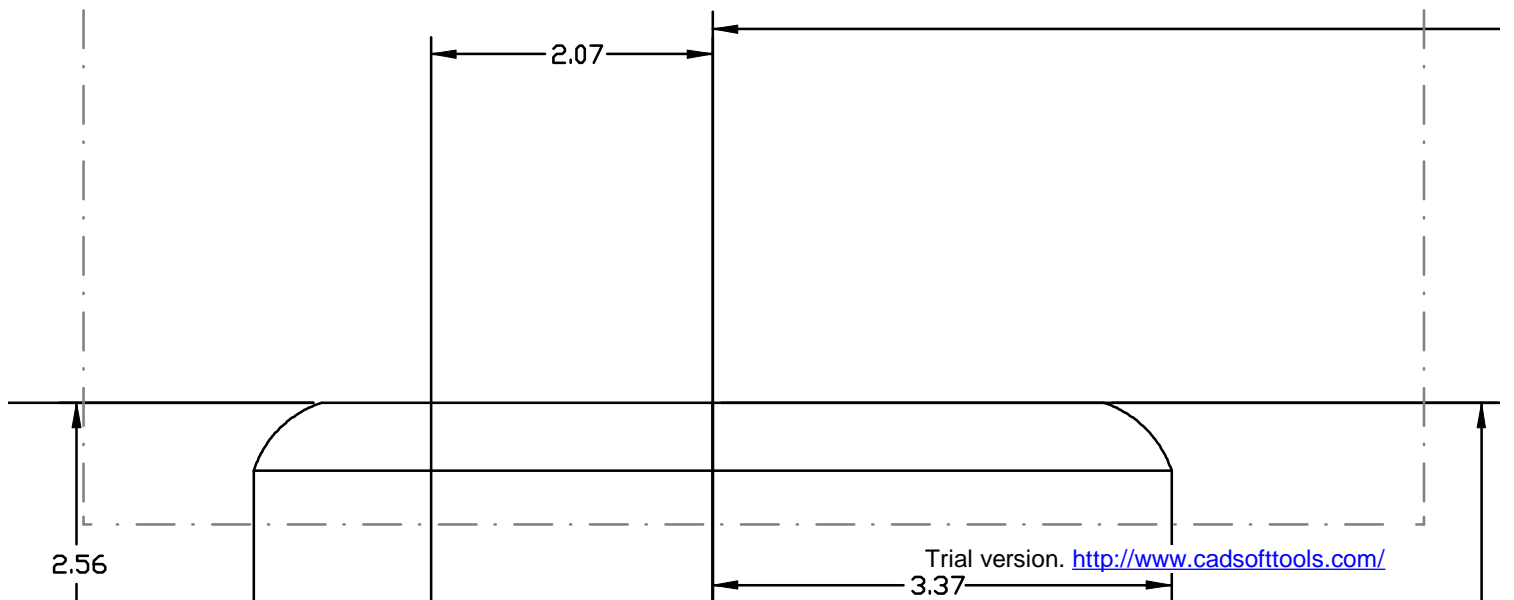

Support Wires

Step Made from 1/16" musicwire

kkker EIn

20.1

14.12

24.56

1/4" Sheet

Tail Ins

Wing Emblems 9.2258"

4" Sheet

Insignia is 3.7781"